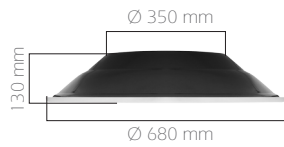

UFO

IP20

Code	UFO
LED	High efficient Mid-Power LED
System Power	45 W
Colour Temperature	3000 - 4000 - 5000 - 6500 K
Cooler	Aluminum extrusion cooler
Voltage	220V - 50Hz
Body	ABS plastic
Diffuser	2,8 mm Opal Lens
Colour	Black or White
Accessory	Pendant apparatus