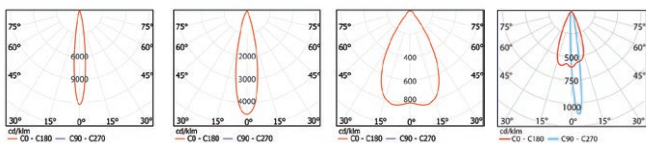

Wallwasher

LITPA QUANTUM

IP66

Litpa Quantum is a wallwasher type of fixture produced for use in facade lighting. They can be used as white, red, green, blue, yellow and RGB to get the desired effect on the surface. DMX systems allow the realization of different scenarios for the fixture from one single center. It is possible to direct the area to light properly by virtue of the lens types that can be used at different angles.

QTM

Adjustable Mounting Bracket

QTM30

QTM60

QTM90

QTM120

Code	a
QTM 30	320 mm
QTM 60	620 mm
QTM 90	920 mm
QTM 120	1.220 mm

Code	QTM30		QTM60		QTM90		QTM120	
LED	High Efficiency Power LED							
LED Quantity	Single	RGB	Single	RGB	Single	RGB	Single	RGB
	12pcs	18pcs	24pcs	36pcs	36pcs	48pcs	48pcs	72pcs
System Power	Single	RGB	Single	RGB	Single	RGB	Single	RGB
	12W - 24W	18W	24W - 48W	36W	36W - 72W	54W	48W - 96W	72W
Light Flux	1.350 - 2.750lm	-	2.800 - 5.600lm	-	4.150 - 8.300lm	-	5.600 - 11.100lm	-
LED Life	50.000hrs							
Body	Aluminum extrusion							
Cooler	Cooling from the body surface							
Diffuser	Polycarbonate							
Optic	High efficient lens							
Lens Angle	25° - 45° - 60° and ellipsoidal							
Colour Temperature	3000K - 4000K - 5000K, Red, Green, Blue, Yellow, RGB,							
Accessory	Waterproof connector							
Weight	1.5kg		2.6kg		3.2kg		4.25kg	