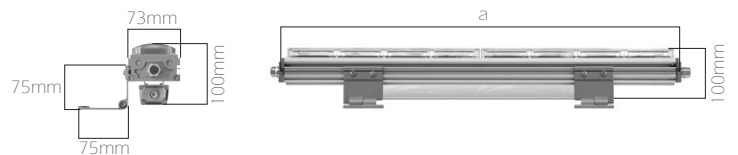

Wallwasher

LITPA QUANTUM

IP66

Litpa Quantum is a wallwasher type of fixture produced for use in facade lighting. They can be used as white, red, green, blue, yellow and RGB to get the desired effect on the surface. DMX systems allow the realization of different scenarios for the fixture from one single center. It is possible to direct the area to light properly by virtue of the lens types that can be used at different angles.

QTM

Adjustable Mounting Bracket

QTM30

QTM60

QTM90

QTM120

Code	a
QTM 30	320 mm
QTM 60	620 mm
QTM 90	920 mm
QTM 120	1.220 mm

Code	QTM30		QTM60		QTM90		QTM120	
LED	High Efficiency Power LED							
LED Quantity	Single	RGB	Single	RGB	Single	RGB	Single	RGB
	12pcs	18pcs	24pcs	36pcs	36pcs	48pcs	48pcs	72pcs
System Power	Single	RGB	Single	RGB	Single	RGB	Single	RGB
	12W - 24W	18W	24W - 48W	36W	36W - 72W	54W	48W - 96W	72W
Light Flux	1.350 - 2.750lm	-	2.800 - 5.600lm	-	4.150 - 8.300lm	-	5.600 - 11.100lm	-
LED Life	50.000hrs							
Body	Aluminum extrusion							
Cooler	Cooling from the body surface							
Diffuser	Polycarbonate							
Optic	High efficient lens							
Lens Angle	25° - 45° - 60° and ellipsoidal							
Colour Temperature	3000K - 4000K - 5000K, Red, Green, Blue, Yellow, RGB,							
Accessory	Waterproof connector							
Weight	1.5kg		2.6kg		3.2kg		4.25kg	