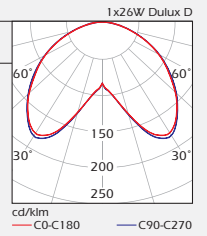

1x13 W Dulux D
1x16 W Dulux D
1x18 W Dulux D
1x26 W Dulux D

Color

White/Chrome/Gold
White/Chrome/Gold
White/Chrome/Gold
White/Chrome/Gold

 **Box Dimensions**

Inside box 1 PCS.
SPG 165/V 215x215x235 mm

 **Weight**

SPG 165/V 1.000 gr

Cut-out: Ø 173 mm

Protection: IP20

Dimensions