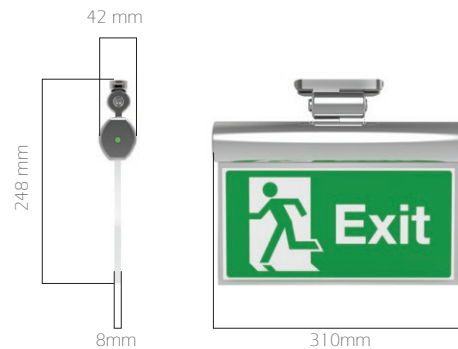

## Emergency Lighting

### IP40

Litpa emergency exit and steering luminaire is a reliable luminaire option with high quality material structure and technical specifications. Suitable for single face and double face use. Suitable for many areas of use, from offices to meeting rooms, shopping centers to schools.