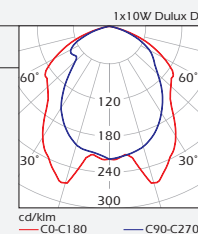

Description

Body: Frame is aluminum injection and painted with min. 80 micron thick.
Reflector: 1 mm thick manufactured with high pure (99.9%) anodized coated aluminum.

Code	Lamp	Color
SPG 155	1x10 W Dulux D	White