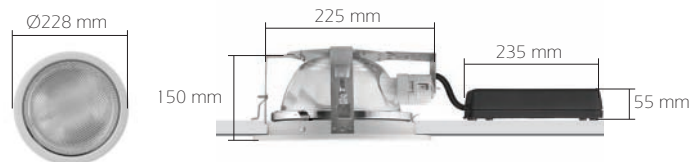

Dimensions (SPG 204/P)