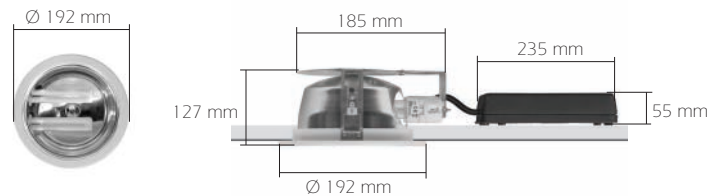

## Box Dimensions

Inside box 1 PCS.  
 SPG 201/213 225x205x170 mm  
 SPG 201/218 225x205x170 mm  
 Inside box 4 PCS.  
 SPG 201/213 450x460x170 mm  
 SPG 201/218 450x460x170 mm

**Cut-out:** Ø170 mm

## Dimensions