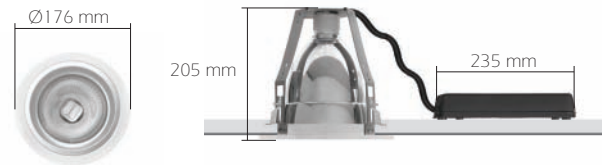

Dimensions