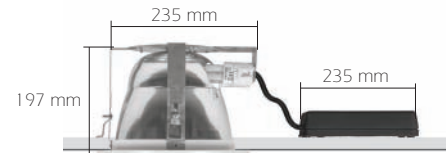

Description

Body: The body in this series is made of high quality galvanized steel and painted with 80 micron thick electrostatic powder paint.
Reflector: Reflectors are manufactured with high pure (99.9%) aluminum.
Glass: 4 mm thick tempered glass is used for these fixtures

Code	Lamp	Color
SPG 202/218/C	2x18W Dulux D	White
SPG 202/226/C	2x26W Dulux D	White

Box Dimensions

Inside box 1 PCS.
SPG 202/218/C 255x255x240 mm
SPG 202/226/C 255x255x240 mm
Inside box 4 PCS.
SPG 202/218/C 485x485x240 mm
SPG 202/226/C 485x485x240 mm

Cut-out: Ø 205 mm

Weight

Inside box 1 PCS.
SPG 202/218/C 2.000 gr
SPG 202/226/C 2.400 gr
Inside box 4 PCS.
SPG 202/218/C 8.000 gr
SPG 202/226/C 9.600 gr

Protection: IP20