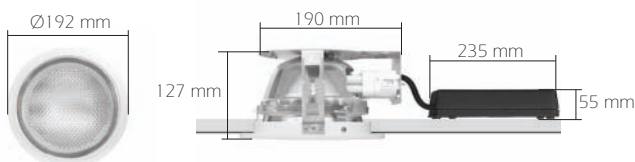

Dimensions (SPG 203/C - SPG 203/P)