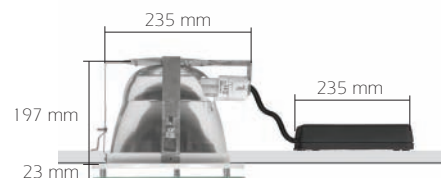

COMPACT FLUORESCENT DOWNLIGHTS / BASIC DOWNLIGHT (SPG 202)

Description

Body: The body in this series is made of high quality galvanized steel and painted with 80 micron thick electrostatic powder paint.
Reflector: Reflectors are manufactured with high pure (99.9%) aluminum.

Code	Lamp	Color
SPG 202/218	2x18W Dulux D	White
SPG 202/226	2x26W Dulux D	White

Box Dimensions

Inside box 1 PCS.
SPG 202/218 255x255x240 mm
SPG 202/226 255x255x240 mm
Inside box 4 PCS.
SPG 202/218 485x485x240 mm
SPG 202/226 485x485x240 mm

Cut-out: Ø205 mm

Weight

Inside box 1 PCS.
SPG 202/218 1.550 gr
SPG 202/226 1.950 gr
Inside box 4 PCS.
SPG 202/218 6.200 gr
SPG 202/226 7.800 gr

Protection: IP20

Dimensions

Description

Body: The body in this series is made of high quality galvanized steel and painted with 80 micron thick electrostatic powder paint.
Reflector: Reflectors are manufactured with high pure (99.9%) aluminum.
Glass: 4 mm thick tempered glass is used for these fixtures

Code	Lamp	Color
SPG 202/218/C	2x18W Dulux D	White
SPG 202/226/C	2x26W Dulux D	White

Box Dimensions

Inside box 1 PCS.
SPG 202/218/C 255x255x240 mm
SPG 202/226/C 255x255x240 mm
Inside box 4 PCS.
SPG 202/218/C 485x485x240 mm
SPG 202/226/C 485x485x240 mm

Cut-out: Ø 205 mm

Weight

Inside box 1 PCS.
SPG 202/218/C 2.000 gr
SPG 202/226/C 2.400 gr
Inside box 4 PCS.
SPG 202/218/C 8.000 gr
SPG 202/226/C 9.600 gr

Protection: IP20

Dimensions