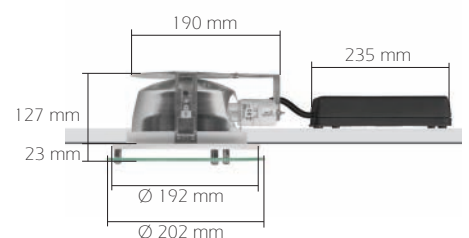

## Box Dimensions

Inside box 1 PCS.  
 SPG 201/213/C 225x205x170 mm  
 SPG 201/218/C 225x205x170 mm  
 Inside box 4 PCS.  
 SPG 201/213/C 450x460x170 mm  
 SPG 201/218/C 450x460x170 mm

**Cut-out:** ø170 mm

## Dimensions