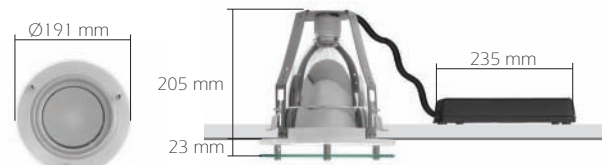

Dimensions