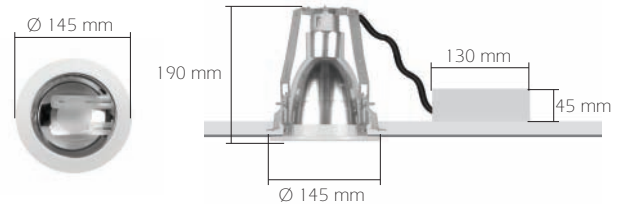

COMPACT FLUORESCENT DOWNLIGHTS / BASIC DOWNLIGHT (SPG 103)

SPG 103

Description

Body: The body in this series is made of high quality galvanized steel and painted with 80 micron thick electrostatic powder paint.
Reflector: Reflectors are manufactured with high pure (99.9%) aluminum.

Code	Lamp	Color
SPG 103/113	1x13W Dulux D	White
SPG 103/118	1x18W Dulux D	White
SPG 103/E27	1x60W AC-L	White

Box Dimensions	Weight
Inside box 6 PCS. SPG 103/113 305x440x210 mm SPG 103/118 305x440x210 mm SPG 103/E27 305x440x210 mm	Inside box 1 PCS. SPG 103/113 800 gr SPG 103/118 800 gr SPG 103/E27 600 gr Inside box 6 PCS. SPG 103/113 3.950 gr SPG 103/118 3.950 gr SPG 103/E27 2.600 gr

Cut-out: Ø 120 mm

Protection: IP20

Dimensions

SPG 103/C

Description

Body: The body in this series is made of high quality galvanized steel and painted with 80 micron thick electrostatic powder paint.
Reflector: Reflectors are manufactured with high pure (99.9%) aluminum.
Glass: 4 mm thick tempered glass is used for these fixtures.

Code	Lamp	Color
SPG 103/113/C	1x13W Dulux D	White
SPG 103/118/C	1x18W Dulux D	White
SPG 103/E27/C	1x60W AC-L	White

Box Dimensions	Weight
Inside box 6 PCS. SPG 103/113/C 305x440x210 mm SPG 103/118/C 305x440x210 mm SPG 103/E27/C 305x440x210 mm	Inside box 1 PCS. SPG 103/113/C 1.000 gr SPG 103/118/C 1.000 gr SPG 103/E27/C 800 gr Inside box 6 PCS. SPG 103/113/C 5.150 gr SPG 103/118/C 5.150 gr SPG 103/E27/C 3.950 gr

Cut-out: Ø 120 mm

Protection: IP20

Dimensions