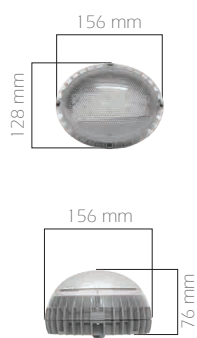

D-LSD

IP65

Code	D-LSD
LED	High efficient Mid-Power Led
System Power	8 W
Colour Temperature	3000 - 4000 - 5000 - 6500 K
Voltage	220V - 50Hz
Body	Aluminum injection
Diffuser	Acrylic transparent lens
Cooler	Cooling from the body surface
Colour	Grey
Box Dimensions	13x15x18 cm
Weight	650 gr