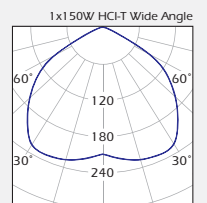

Weight

MDW 10.680 gr

Protection: IP65