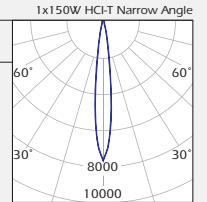

Weight

MDW 10.680 gr

Protection: IP65